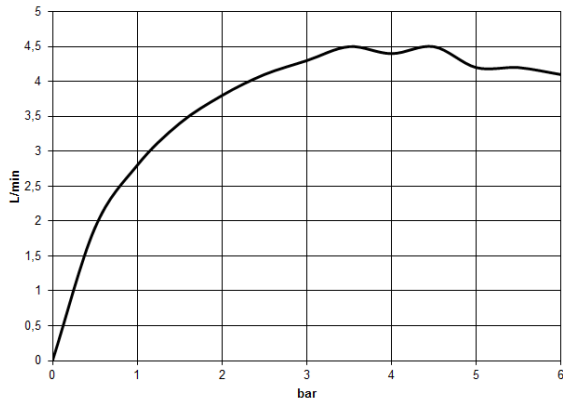

Flow rate chart

Certificates

IAPMO_N-4976. IAPMO_8834 (1). IAPMO_6397.