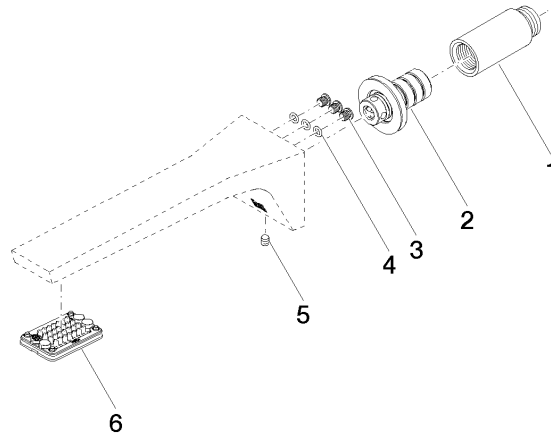

**CL.1 Wall-mounted basin spout without pop-up waste - Champagne (22kt Gold)**

CL.1

13 800 705

- 200mm projection
- fixed spout
- rectangular spray pattern with 40 individual jets
- hole diameter 37 mm
- lead-free
- 1/2" connection
- plug-link mounting
- max. flow 4.5 l/min
- This product can help a building meet the requirements of Green Building Rating Systems, e.g. LEED®, BREEAM®, DGNB

mm [inches]

Flow rate chart

Certificates

IAPMO\_N-4976. IAPMO\_8834 (1). IAPMO\_6397.

13 800 705

Parts for other finishes can be found here: [Chrome](#)

### Spare parts list

No.	Item Number	Name	Quantity used	Delivery time
1	09 24 03 081 10 90	extension	1	2
2	90 24 03 108 01 90	nipple set	1	2
3	09 30 30 113 20 90	screw	3	2
4	09 14 10 001 90	seal	3	2
5	90 31 11 004 00 90	pin	1	2
6	90 11 02 297 00 90	aerator	1	2