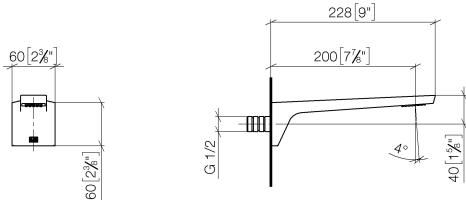

**CL.1 Wall-mounted basin spout without pop-up waste - Champagne (22kt Gold)**

CL.1

13 800 705

- 200mm projection
- fixed spout
- rectangular spray pattern with 40 individual jets
- hole diameter 37 mm
- lead-free
- 1/2" connection
- plug-link mounting
- max. flow 4.5 l/min
- This product can help a building meet the requirements of Green Building Rating Systems, e.g. LEED®, BREEAM®, DGNB

mm [inches]

Flow rate chart

Certificates

IAPMO\_N-4976. IAPMO\_8834 (1). IAPMO\_6397.

13 800 705

Parts for other finishes can be found here: [Chrome](#)

### Spare parts list

No.	Item Number	Name	Quantity used	Delivery time
1	09 24 03 081 10 90	extension	1	2
2	90 24 03 108 01 90	nipple set	1	2
3	09 30 30 113 20 90	screw	3	2
4	09 14 10 001 90	seal	3	2
5	90 31 11 004 00 90	pin	1	2
6	90 11 02 297 00 90	aerator	1	2